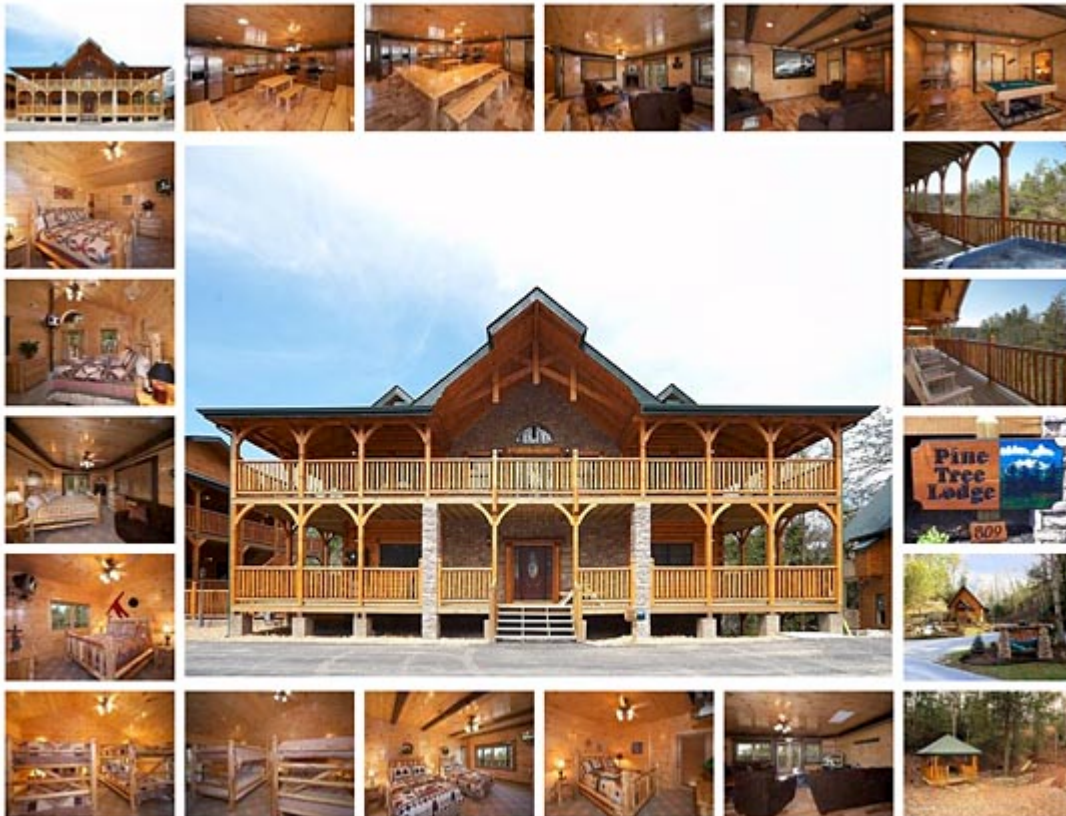

Pine Tree Lodge 8-Bedroom Cabin

- Sleeps 38
- 3 King Beds
- 2 Queen Beds
- 2 Full Beds
- 4 Queen Bunk Beds
- 4 Queen Sleepers
- 8.5 Baths
- Gas Fireplace
- Electric Fireplace
- 3 Decks
- Deck Furniture
- 12 Porch Rockers
- 2 Hot Tubs
- Fire Sprinkler System
- Non-Smoking
- No Pets
- Free Wireless Internet
- Full Kitchen
- 2 Stoves
- 2 Microwaves
- 2 Huge Refrigerators
- 2 Dishwashers
- Dining Table for 20
- X-Large Charcoal Grill
- Washer/Dryer
- Iron/Board
- 11 Cable TVs
- 1 Big Screen Cable TV
- 9' Home Theater
- Surround Sound System
- 8 DVD Players
- 2 VCR/DVD Combos
- Game Room/Wet Bar
- XBOX Game System
- Board Games
- Pool Table / Foosball
- Air Hockey