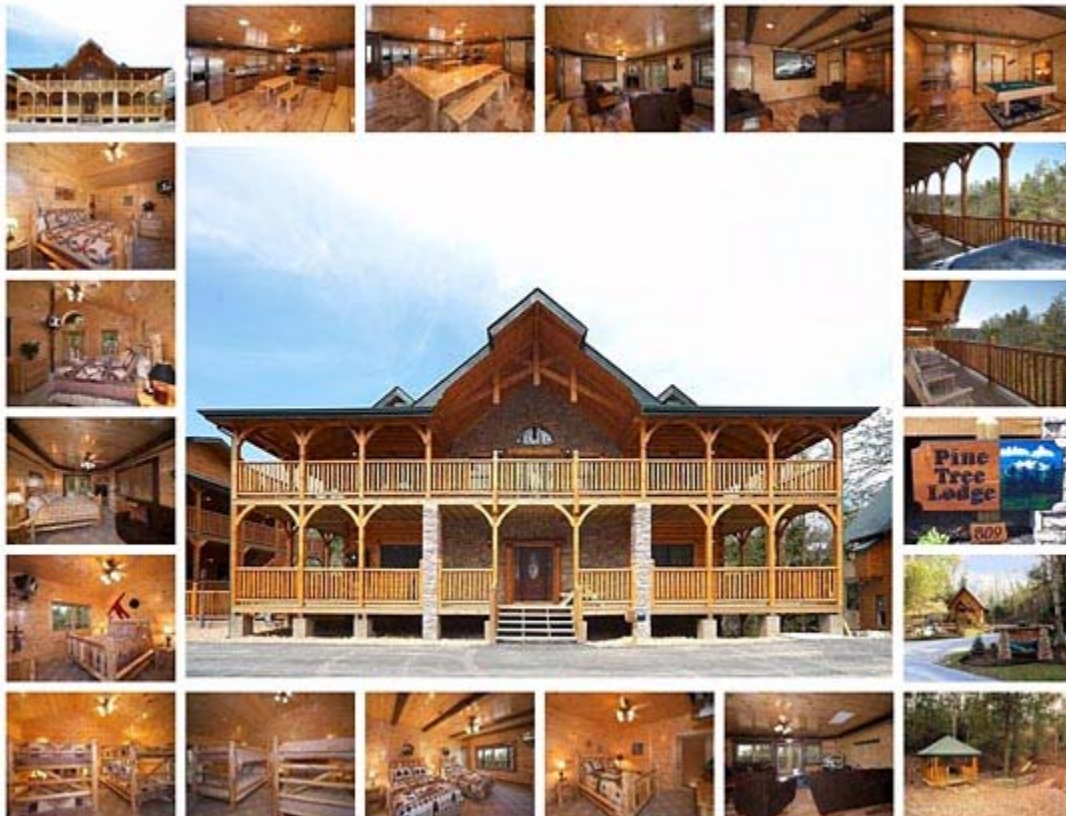

Pine Tree Lodge 8-Bedroom Cabin

- Sleeps 38
- 3 King Beds
- 2 Queen Beds
- 2 Full Beds
- 4 Queen Bunk Beds
- 4 Queen Sleepers
- 8.5 Baths
- Gas Fireplace
- Electric Fireplace
- 3 Decks
- Deck Furniture
- 12 Porch Rockers
- 2 Hot Tubs
- Fire Sprinkler System
- Non-Smoking
- No Pets
- High Speed Internet
- Full Kitchen
- 2 Stoves
- 2 Microwaves
- 2 Huge Refrigerators
- 2 Dishwashers
- Dining Table for 20
- X-Large Charcoal Grill
- Washer/Dryer
- Iron/Board
- 11 Cable TVs
- 1 Big Screen Cable TV
- 9' Home Theater
- Surround Sound System
- 8 DVD Players
- 2 VCR/DVD Combos
- Game Room/Wet Bar
- XBOX Game System
- Board Games
- Pool Table / Foosball
- Air Hockey